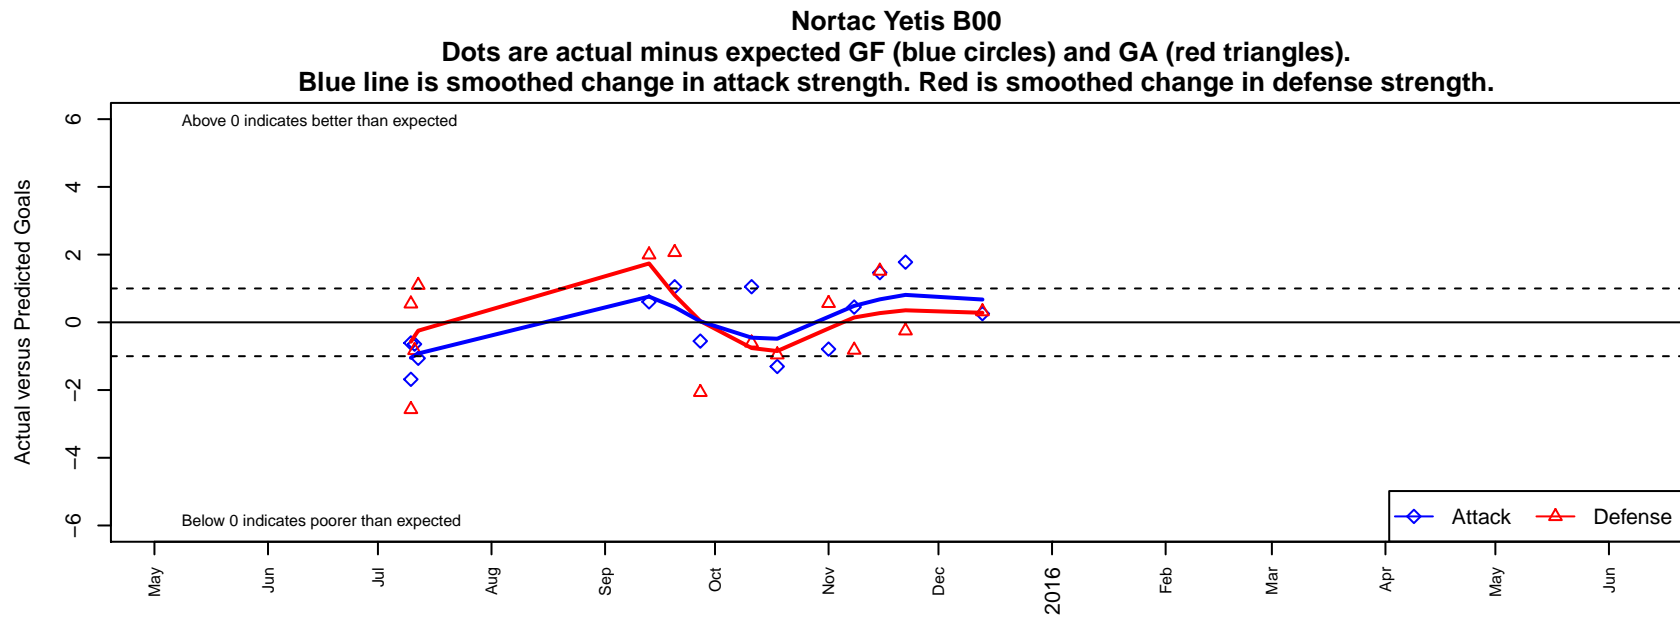

## Nortac Yetis B00

North Tacoma SC  
Tacoma, WA  
B00 total strength=926  
attack=3.23 defense=0.74  
fall league = SSUL B00 Div 2

alt names used:  
Nortac Yetis  
Nortac Yetis

Venues played:  
2015 KCC BU15  
2015 SSUL B00 Div 2

**attack and defense variance (black dot)  
relative to other teams  
and top 10 in region**

**attack and defense rating  
relative to others at age  
and all opponents in last 13 months**

**Performance relative to 13 month average**