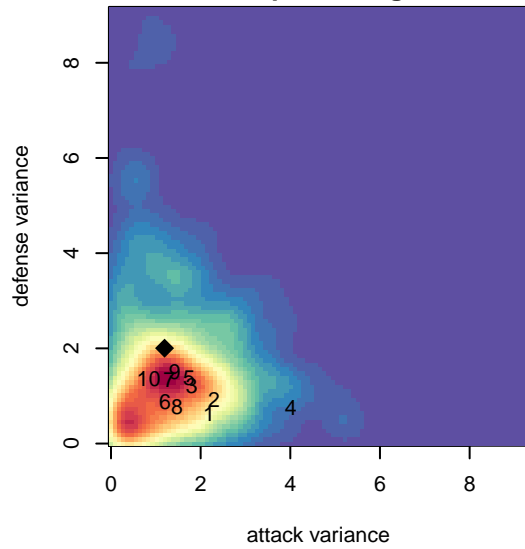

## Nortac Yetis B00

North Tacoma SC  
Tacoma, WA  
B00 total strength=926  
attack=3.23 defense=0.74  
fall league = SSUL B00 Div 2

alt names used:  
Nortac Yetis  
Nortac Yetis

Venues played:  
2015 KCC BU15  
2015 SSUL B00 Div 2

**attack and defense variance (black dot)  
relative to other teams  
and top 10 in region**

**attack and defense rating  
relative to others at age  
and all opponents in last 13 months**

**Performance relative to 13 month average**