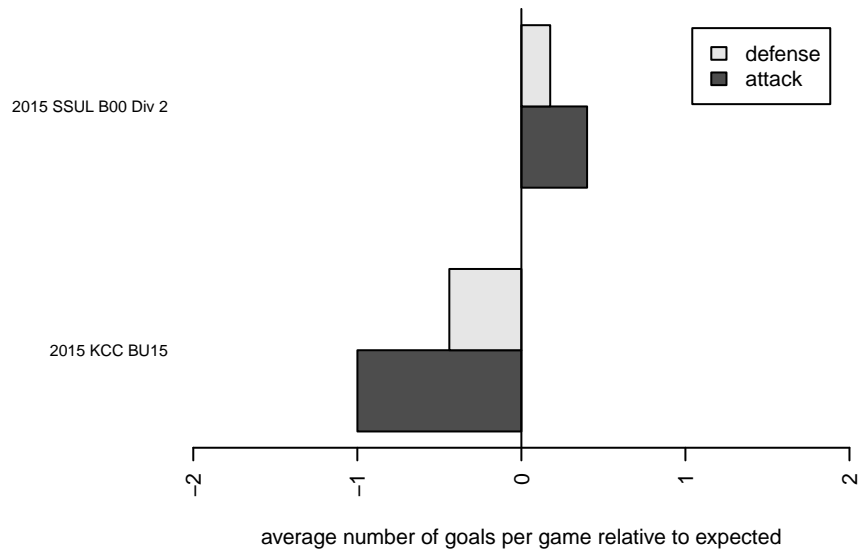

## Nortac Yetis B00

North Tacoma SC  
Tacoma, WA  
B00 total strength=926  
attack=3.23 defense=0.74  
fall league = SSUL B00 Div 2

alt names used:  
Nortac Yetis  
Nortac Yetis

Venues played:  
2015 KCC BU15  
2015 SSUL B00 Div 2

**attack and defense variance (black dot)  
relative to other teams  
and top 10 in region**

**attack and defense rating  
relative to others at age  
and all opponents in last 13 months**

**Performance relative to 13 month average**