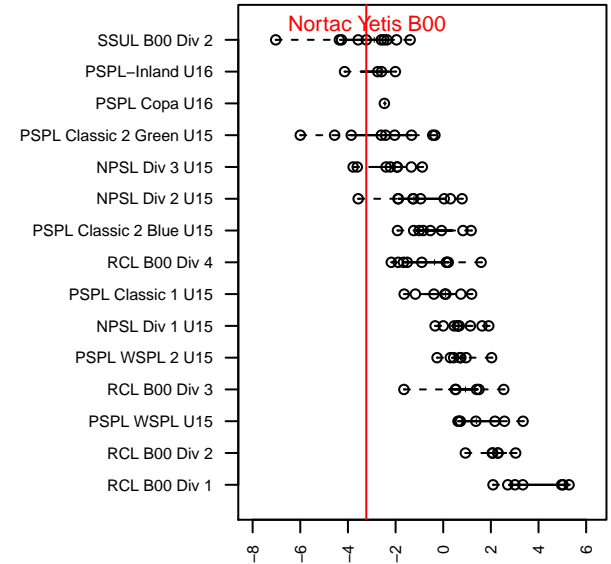

## Nortac Yetis B00

North Tacoma SC  
Tacoma, WA  
B00 total strength=926  
attack=3.23 defense=0.74  
fall league = SSUL B00 Div 2

alt names used:  
Nortac Yetis  
Nortac Yetis

Venues played:  
2015 KCC BU15  
2015 SSUL B00 Div 2

**attack and defense variance (black dot)  
relative to other teams  
and top 10 in region**

**attack and defense rating  
relative to others at age  
and all opponents in last 13 months**

**Performance relative to 13 month average**