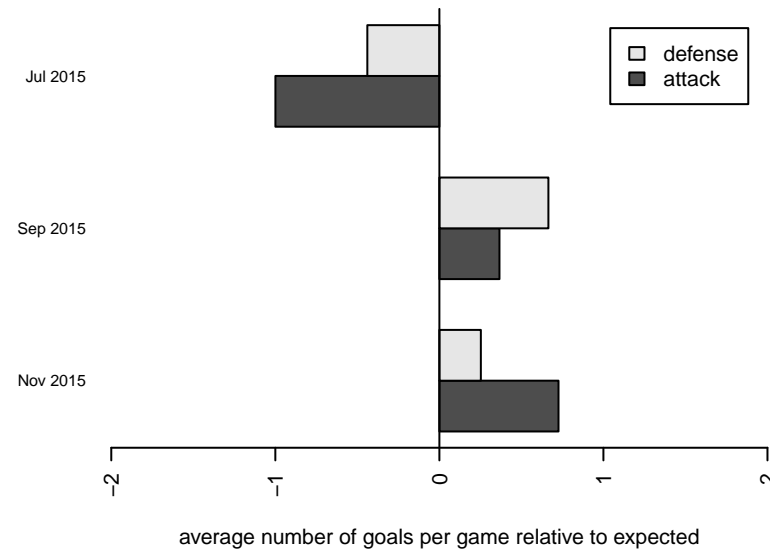

Performance relative to 13 month average